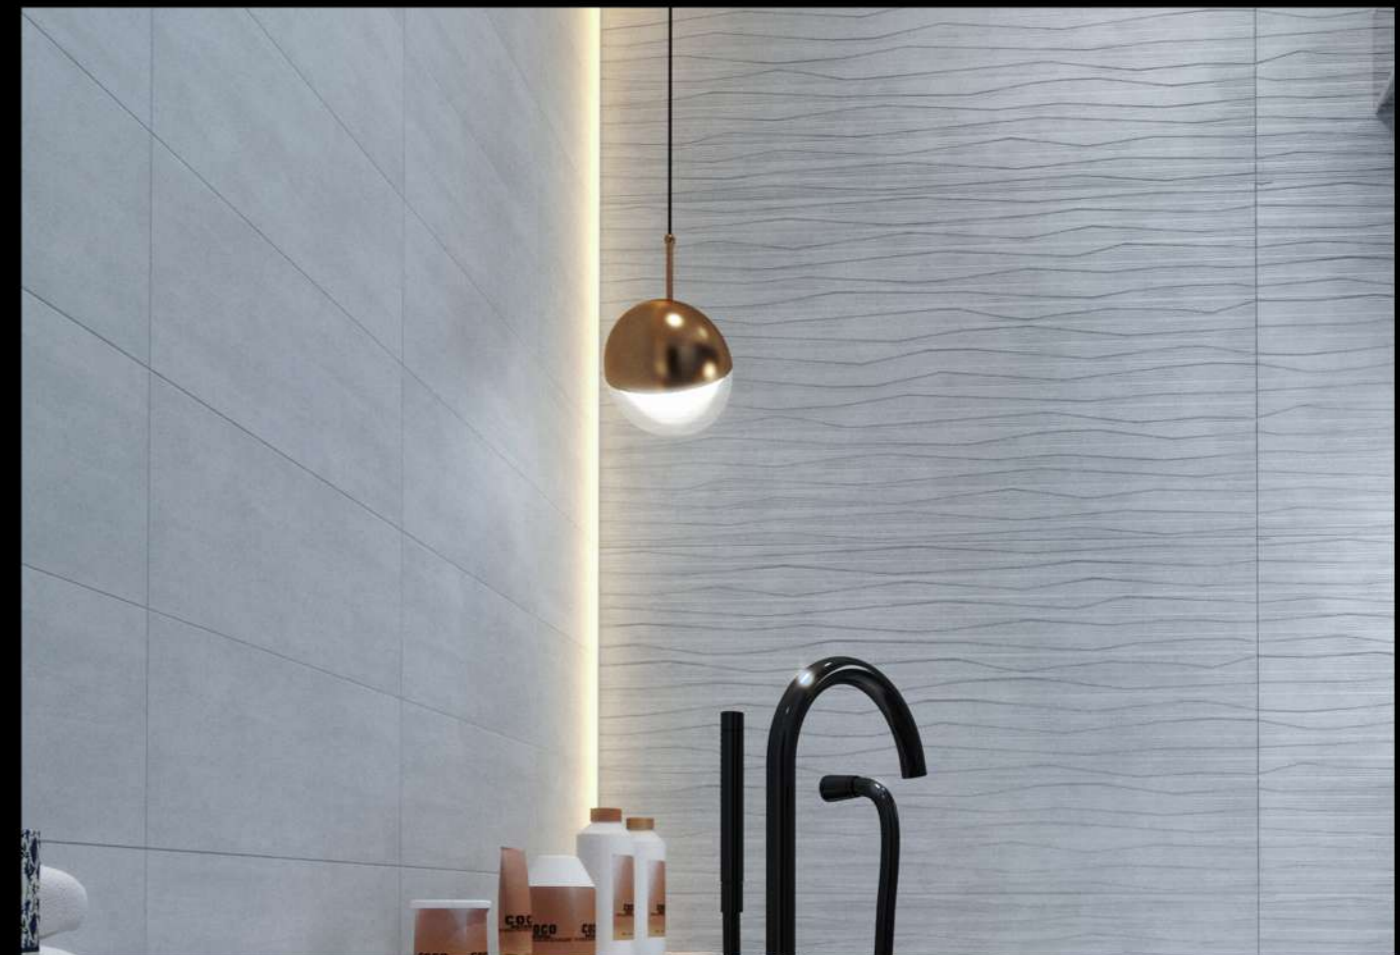

Decore Faces: 1

LAND OF INNOVATION

LUKYDO

Decore / Punch

Flat

Gray
Surface : Matt
Size: 60x120
Faces: 4

LAND OF INNOVATION

LINZ