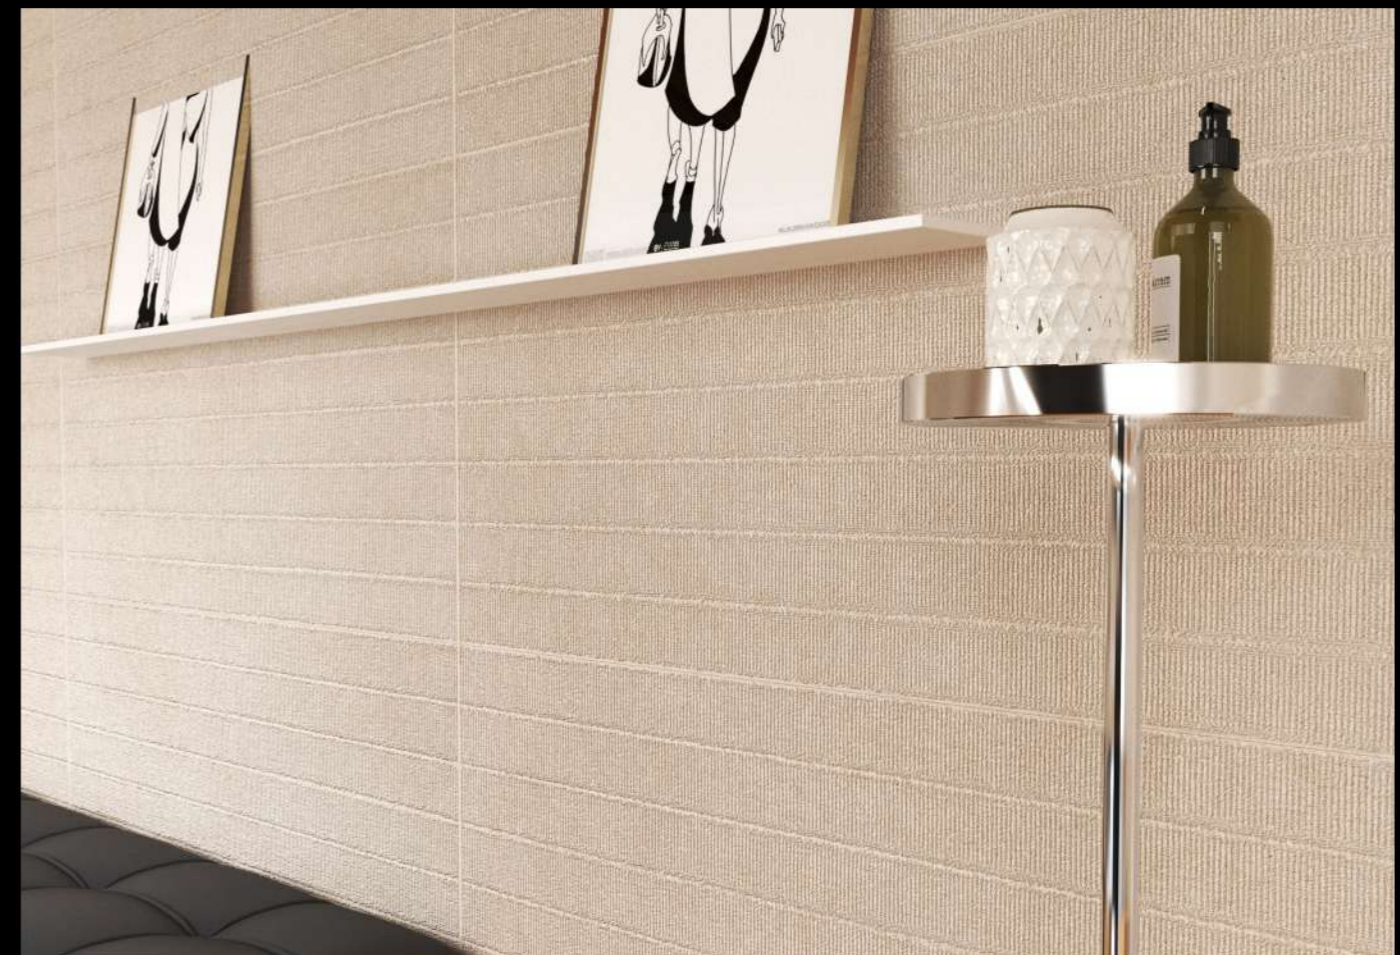

LAND OF INNOVATION

CASABLANCA

Decore / Punch

Flat

Greem

Surface : Matt

Size: 60x120

Faces: 4